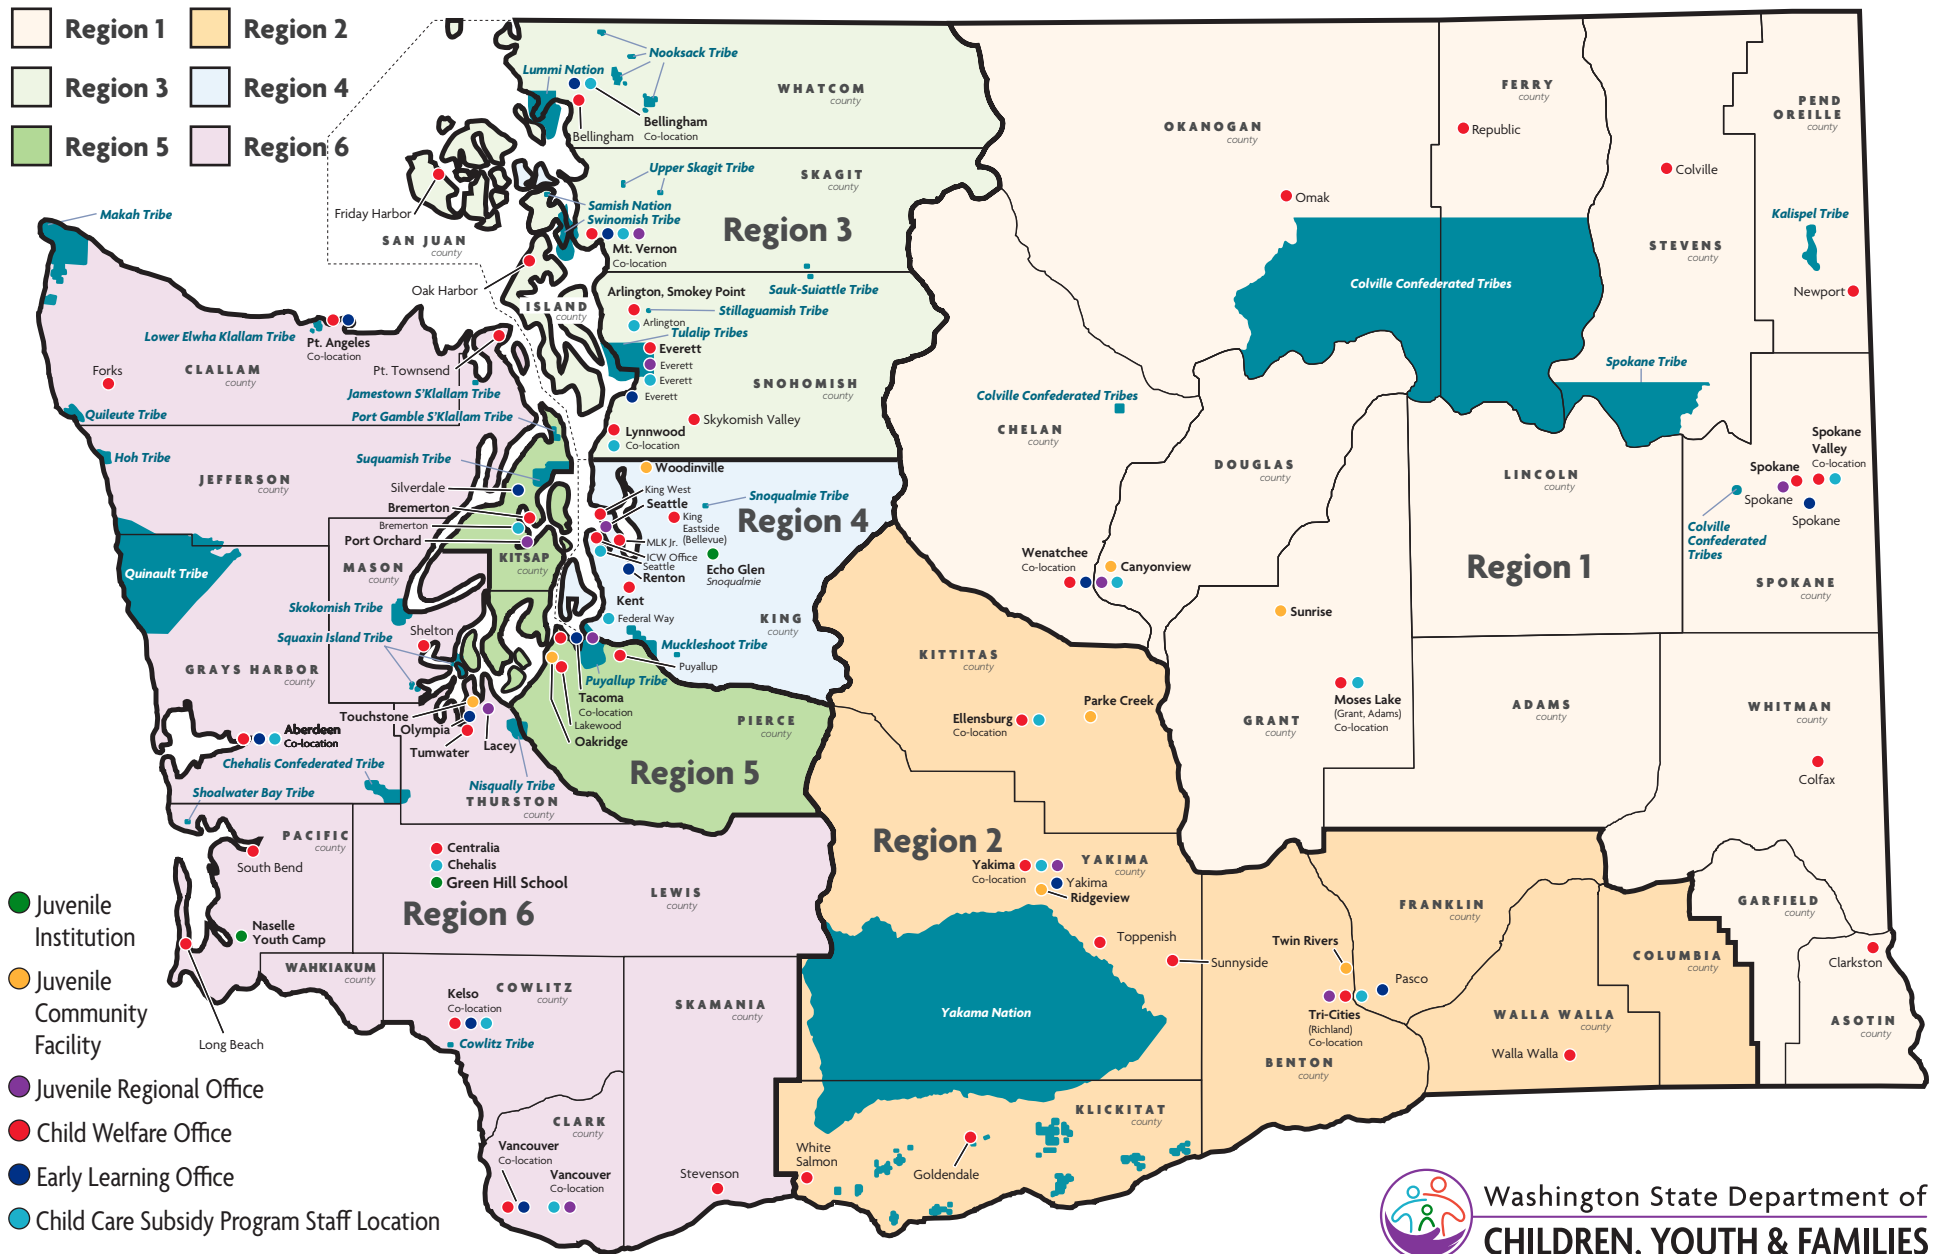

# Department of Children, Youth & Families Regional Structure

Find a location near you: [www.dcyf.wa.gov/find-an-office](http://www.dcyf.wa.gov/find-an-office)

DCYF PUBLICATION COMM\_0008 (08/2019)

If you would like copies of this document in an alternative format or language, please contact  
DCYF Constituent Relations (1-800-723-4831 | 360-902-8060, [ConstRelations@dcyf.wa.gov](mailto:ConstRelations@dcyf.wa.gov)).