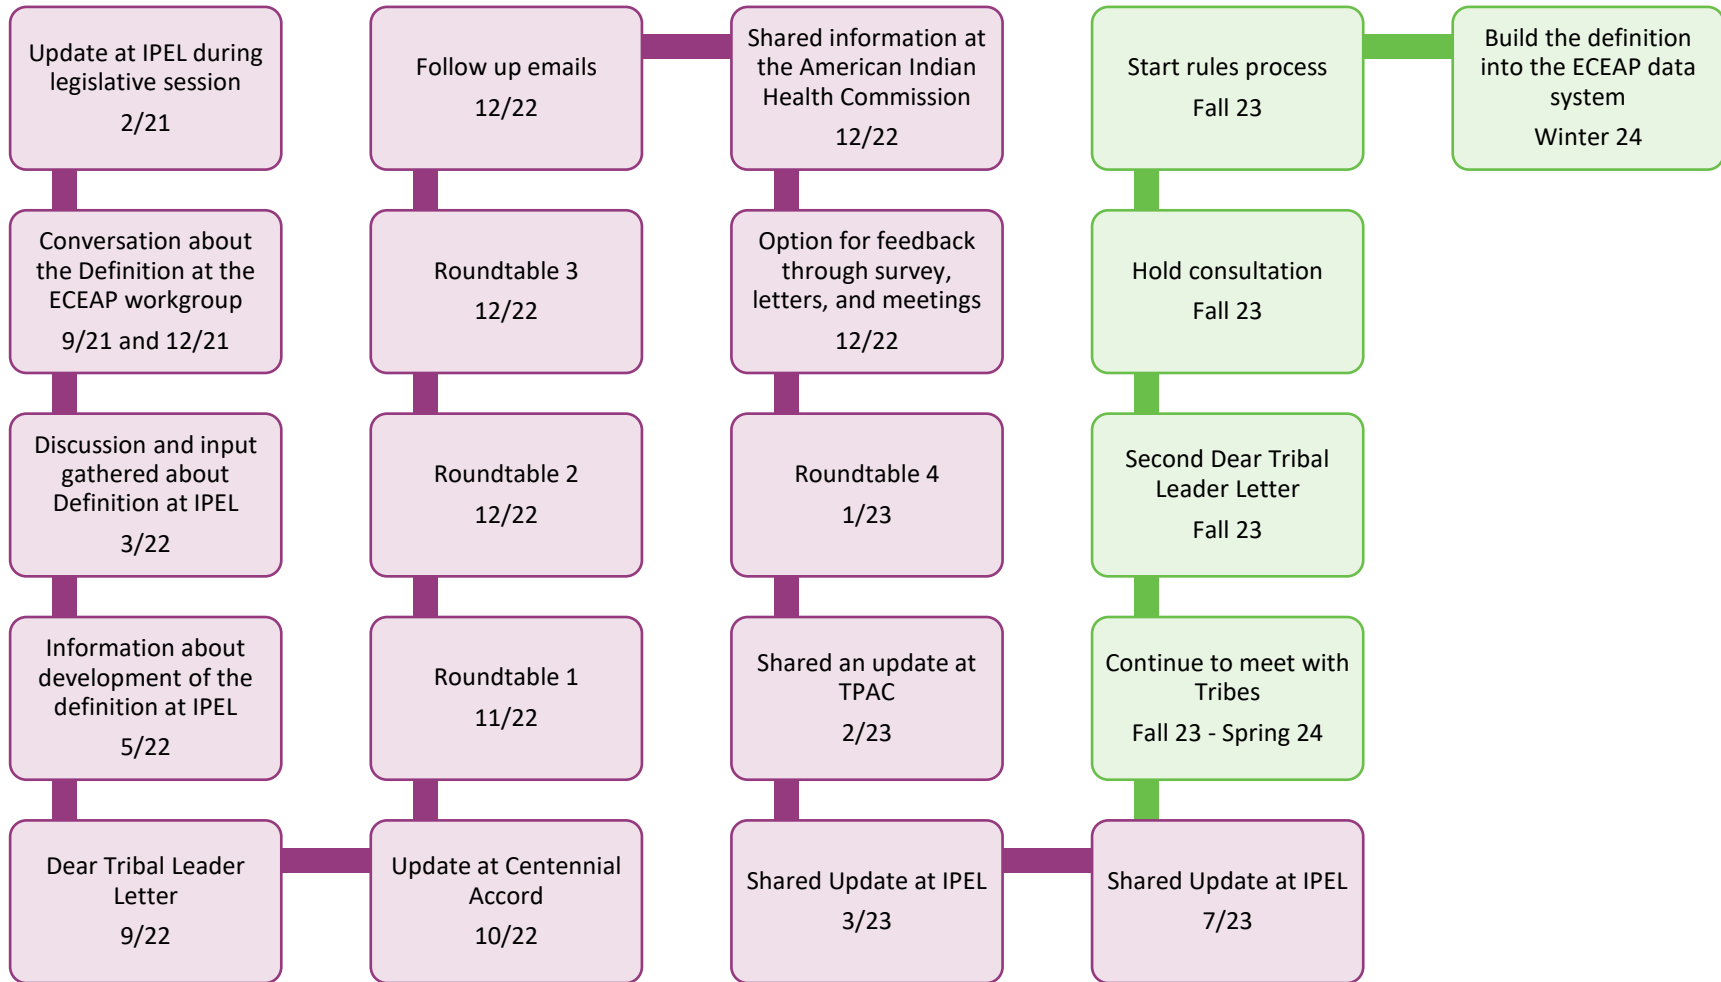

ECEAP Definition of an Indian Child Process Timeline

*Magenta indicates completed work while green indicates upcoming work