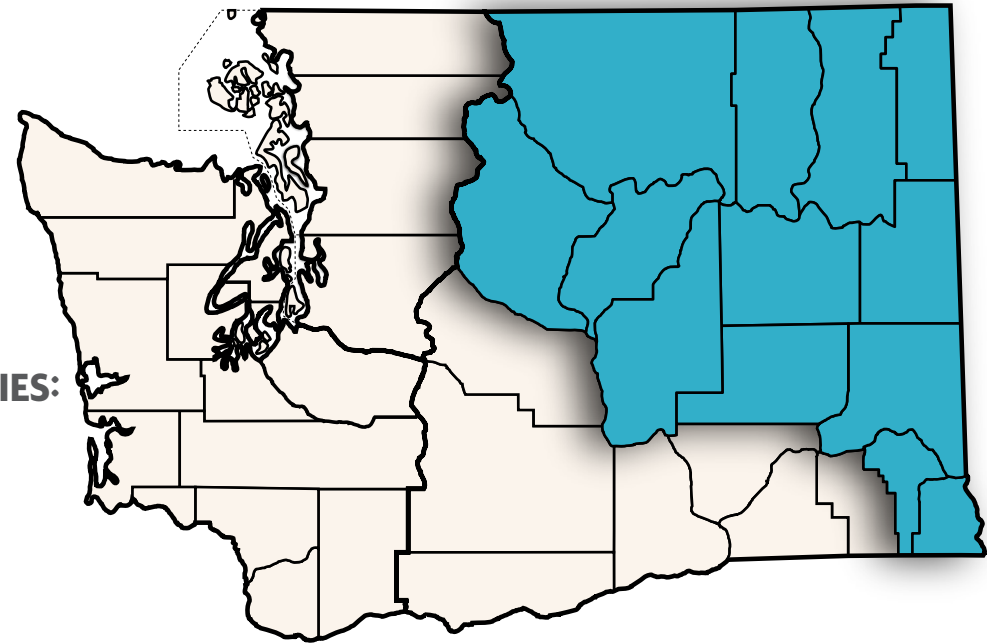

Report Child Abuse or Neglect Directly to Your Local Region

800-557-9671

Statewide End Harm Line: 866-363-4276

REGION 1 – NORTH EASTERN WASHINGTON COUNTIES:

ADAMS
ASOTIN
CHELAN
DOUGLAS
FERRY

GARFIELD
GRANT
LINCOLN
OKANOGAN
PEND ORIELLE

SPOKANE
STEVENS
WHITMAN

The statewide End Harm line will continue to be available 24/7.

For more information about reporting abuse of a child, visit the DCYF website at www.dcyf.wa.gov

If you would like copies of this document in an alternative format or language, please contact DCYF Constituent Relations (1-800-723-4831 | 360-902-8060, ConstRelations@dcyf.wa.gov).