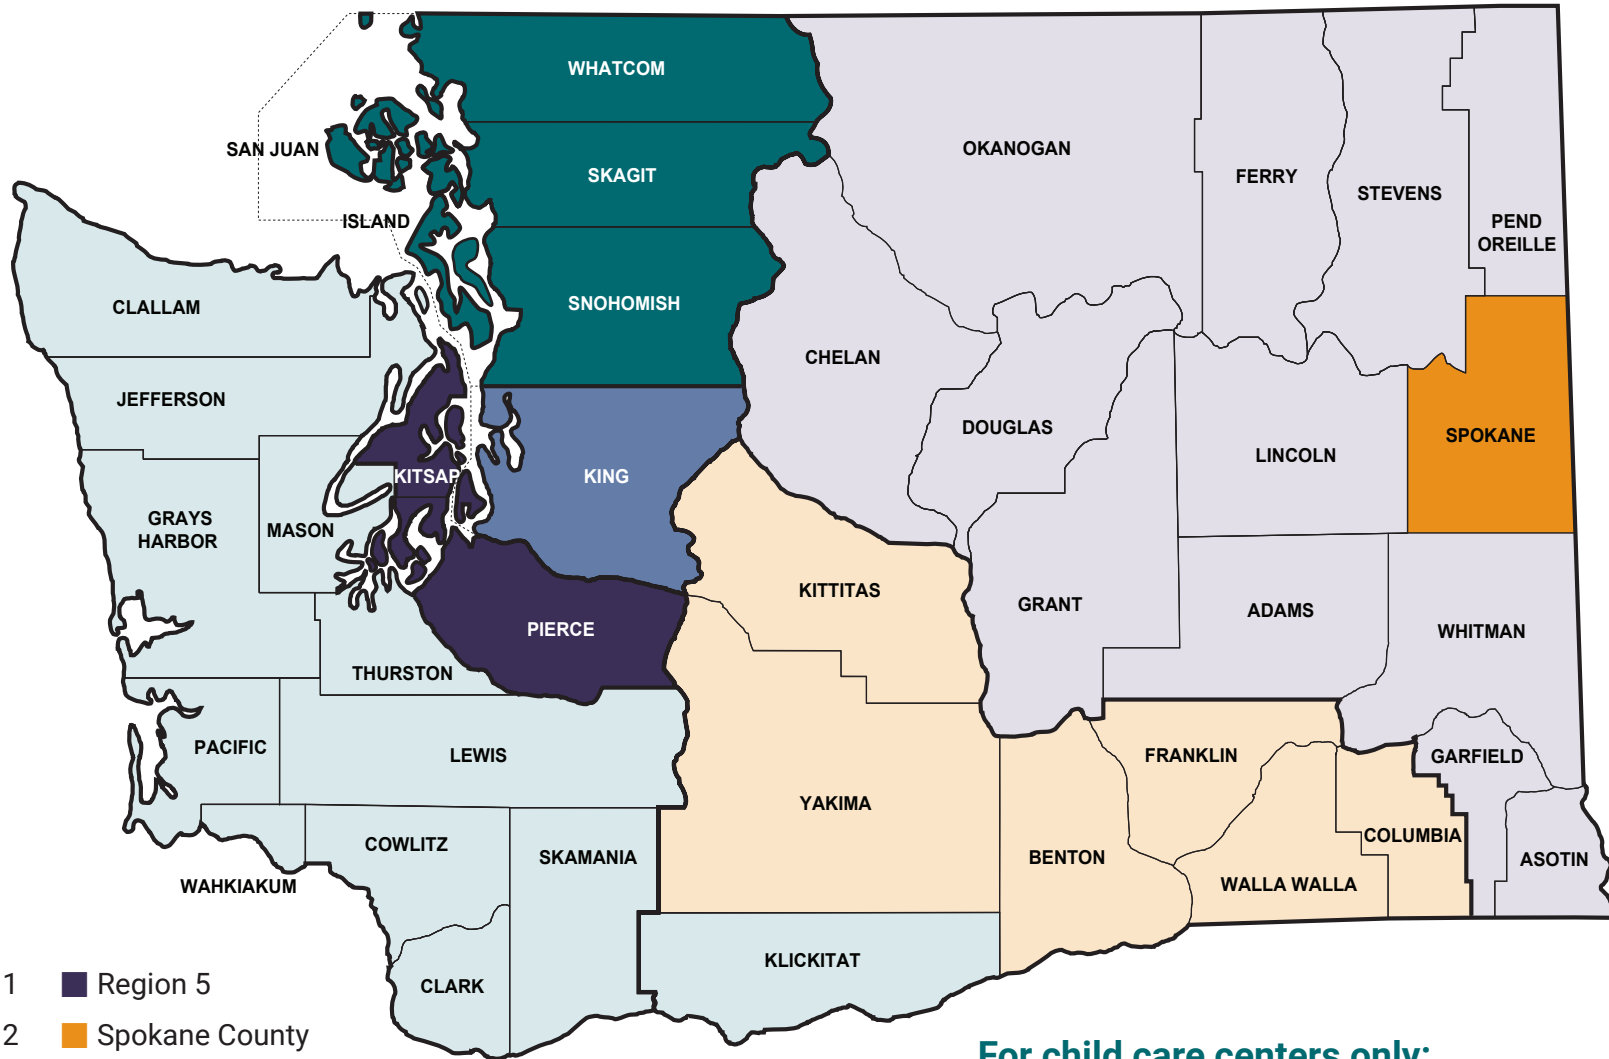

Child Care Subsidy Rates Regional Map

- Region 1
- Region 2
- Region 3
- Region 4
- Region 5
- Spokane County
- Region 6

For child care centers only:

- Clark County is in Region 6 but is paid Region 3 rates.
- Benton and Walla Walla counties are in Region 2 but are paid Region 6 rates.
- Whitman County is in Region 1 but is paid at Region 6 rates.

To learn more about subsidized child care in Washington, visit www.dcyf.wa.gov.

WASHINGTON STATE
**Department of
 Children, Youth, and Families**

Child Care Subsidy Rates – Counties by Region

Region 1

Adams
Asotin
Chelan
Douglas
Ferry
Garfield
Grant
Lincoln
Okanogan
Pend Oreille
Stevens
Whitman

Region 2

Benton
Columbia
Franklin
Kittitas
Walla Walla
Yakima

Region 3

Island
San Juan
Skagit
Snohomish
Whatcom

Region 4

King

Region 5

Kitsap
Pierce

Region 6

Clallam
Clark
Cowlitz
Grays Harbor
Jefferson
Klickitat
Lewis
Mason
Pacific
Skamania
Thurston
Wahkiakum

Spokane