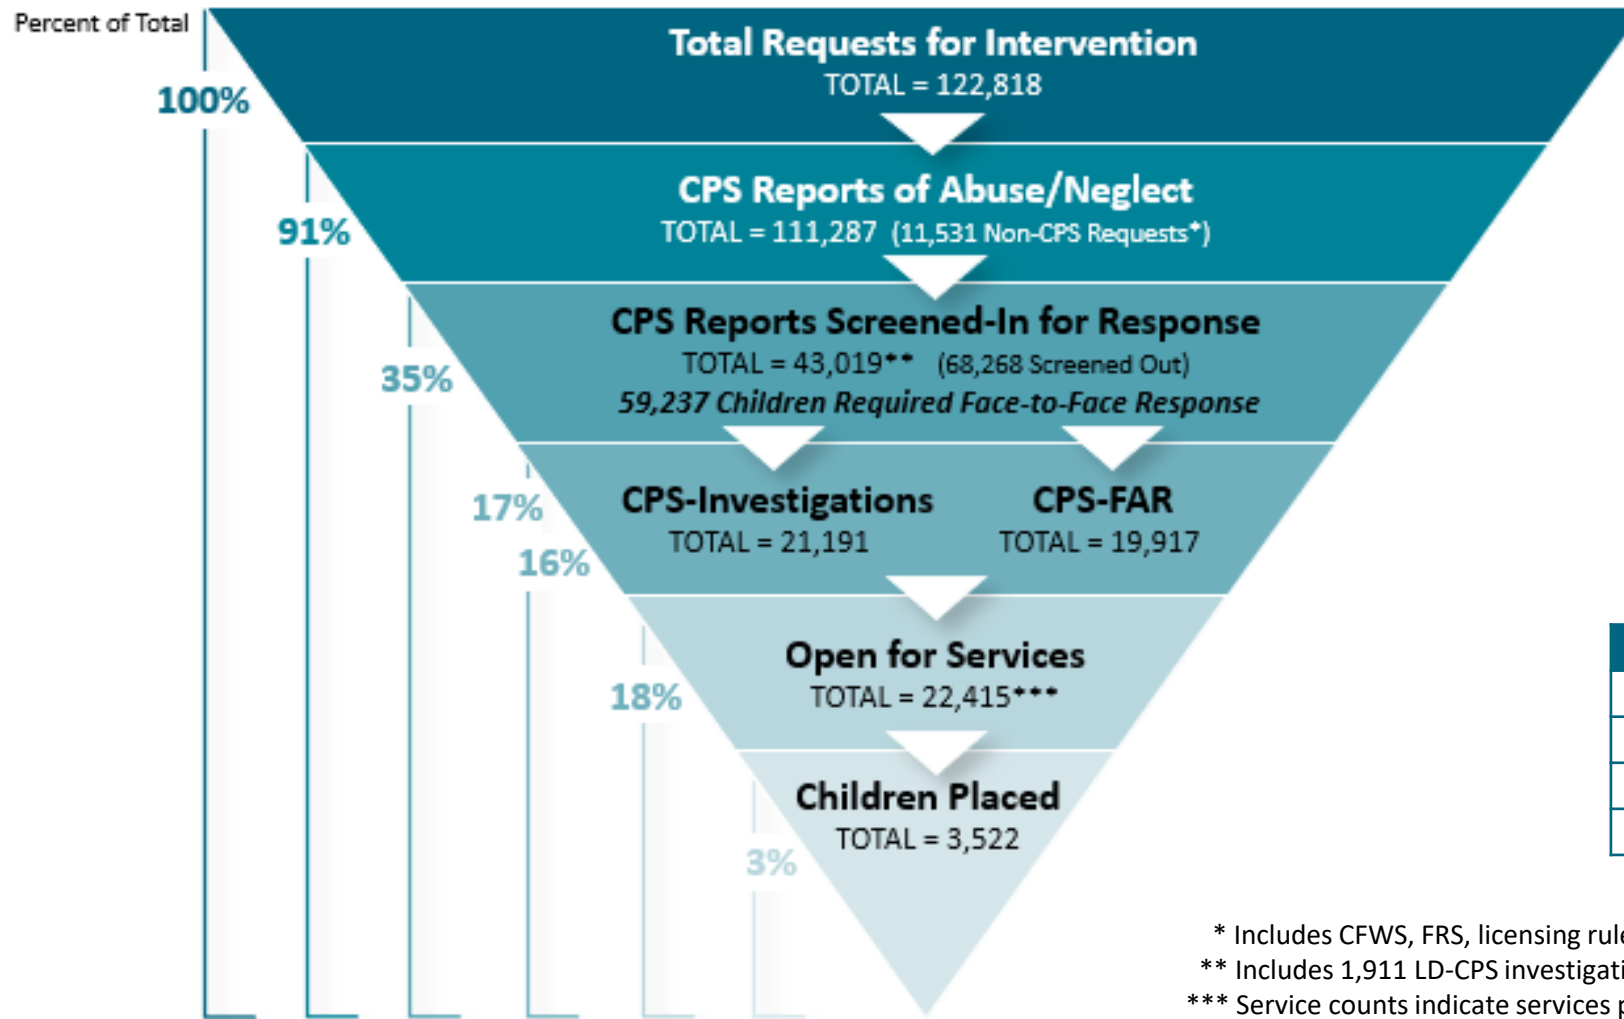

Child Welfare Overview CY 2022

4,286	Exits from Placement
2,794	Reunifications
813	Adoptions
296	Guardianships
383	Other Exits

* Includes CFWS, FRS, licensing rule infractions, and other non-CPS intakes
 ** Includes 1,911 LD-CPS investigations on providers
 *** Service counts indicate services provided in addition to the CPS response